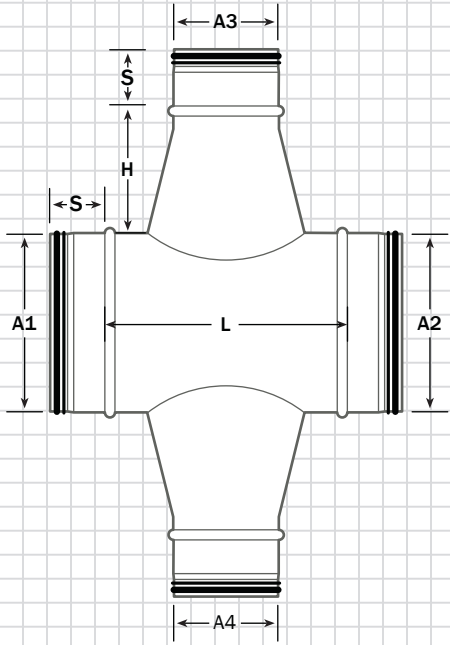

**Gasket Conical Cross (GCROSC)**

**Gasket Straight Cross (GCROSS)**

**Gasket 45° Lateral Cross (GCROSL)**

**Key (GCROSC)**

**Sizes Available for A1, A2, A3 & A4:**  
 4" - 10" (all sizes), 12" - 60" (even sizes only)  
 A1 & A2 is greater than A3 & A4 (= 2" min.)  
 A3 is greater than or equal to A4  
 S = 2"  
 H = 5"  
 L = A3 + 4"

**Key (GCROSS)**

**Sizes Available for A1, A2, A3 & A4:**  
 4" - 10" (all sizes), 12" - 60" (even sizes only)  
 A1 & A2 is greater than or equal to A3 & A4  
 A3 is greater than or equal to A4  
 S = 2"  
 H = 2"  
 L = A3 + 4"

**Key (GCROSL)**

**Sizes Available for A1, A2, A3 & A4:**  
 4" - 10" (all sizes), 12" - 60" (even sizes only)  
 A1 & A2 is greater than or equal to A3 & A4  
 A3 is greater than or equal to A4  
 S = 2"  
 H = 4"  
 L = (A3 x 1.414) + 4"

**Gauge**

4" - 24" = 24 ga.  
 26" - 36" = 22 ga.