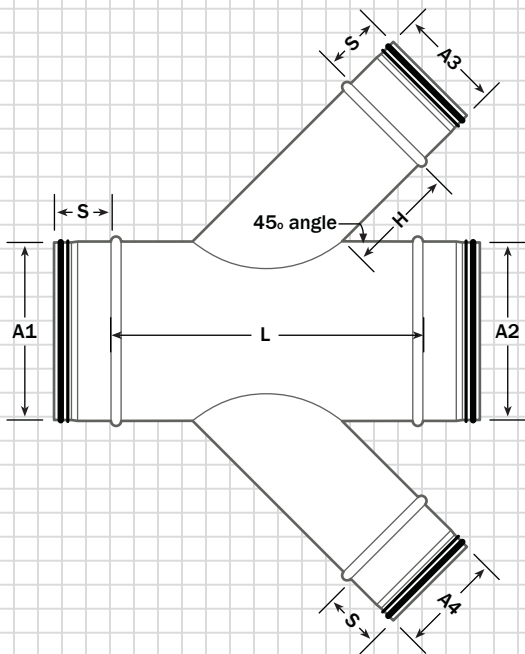

**Gasket Conical Cross (GCROSC)**

**Gasket Straight Cross (GCROSS)**

**Gasket 45° Lateral Cross (GCROSL)**

**Key (GCROSC)**

**Sizes Available for A1, A2, A3 & A4:**  
 4" - 10" (all sizes), 12" - 60" (even sizes only)  
 A1 & A2 is greater than A3 & A4 (= 2" min.)  
 A3 is greater than or equal to A4  
 S = 2"  
 H = 5"  
 L = A3 + 4"

**Key (GCROSS)**

**Sizes Available for A1, A2, A3 & A4:**  
 4" - 10" (all sizes), 12" - 60" (even sizes only)  
 A1 & A2 is greater than or equal to A3 & A4  
 A3 is greater than or equal to A4  
 S = 2"  
 H = 2"  
 L = A3 + 4"

**Key (GCROSL)**

**Sizes Available for A1, A2, A3 & A4:**  
 4" - 10" (all sizes), 12" - 60" (even sizes only)  
 A1 & A2 is greater than or equal to A3 & A4  
 A3 is greater than or equal to A4  
 S = 2"  
 H = 4"  
 L = (A3 x 1.414) + 4"

**Gauge**

4" - 24" = 24 ga.  
 26" - 36" = 22 ga.