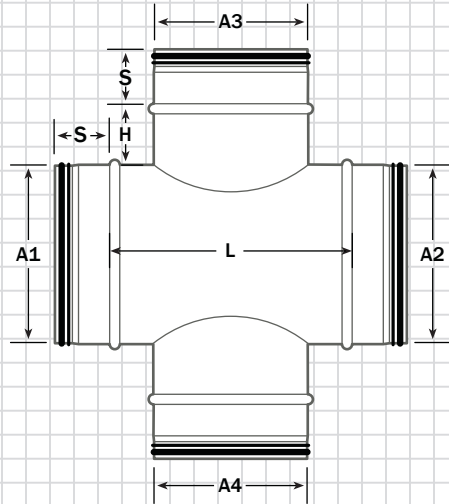

**Gasket Conical Cross (GCROSC)**

**Gasket Straight Cross (GCROSS)**

**Gasket 45° Lateral Cross (GCROSL)**

**Key (GCROSC)**

**Sizes Available for A1, A2, A3 & A4:**  
 4" - 10" (all sizes), 12" - 60" (even sizes only)  
 A1 & A2 is greater than A3 & A4 (= 2" min.)  
 A3 is greater than or equal to A4  
 S = 2"  
 H = 5"  
 L = A3 + 4"

**Key (GCROSS)**

**Sizes Available for A1, A2, A3 & A4:**  
 4" - 10" (all sizes), 12" - 60" (even sizes only)  
 A1 & A2 is greater than or equal to A3 & A4  
 A3 is greater than or equal to A4  
 S = 2"  
 H = 2"  
 L = A3 + 4"

**Key (GCROSL)**

**Sizes Available for A1, A2, A3 & A4:**  
 4" - 10" (all sizes), 12" - 60" (even sizes only)  
 A1 & A2 is greater than or equal to A3 & A4  
 A3 is greater than or equal to A4  
 S = 2"  
 H = 4"  
 L = (A3 x 1.414) + 4"

**Gauge**

4" - 24" = 24 ga.  
 26" - 36" = 22 ga.