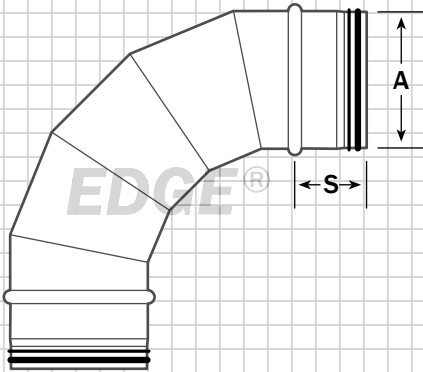

Gasket Gorelocked Elbows

Gasket 90° 5-Piece 1.5 CLR Elbow (GE90)

Options Available

- Specify CLR (1.5, 1.0, etc.)
- Specify Degree (15°, 22.5°, 30°, 45°, 60° 90°, etc.)
- Up to 30° = 2 Piece
- 30°+ up to 60° = 3 Piece
- 60°+ up to but not including 90° = 4 Piece
- 90° = 5 Piece

Key

A = 4" - 10" (all sizes), 12" - 60" (even sizes only)
 S = 2"

Gasket 45° 3-Piece 1.5 CLR Elbow (GE45)