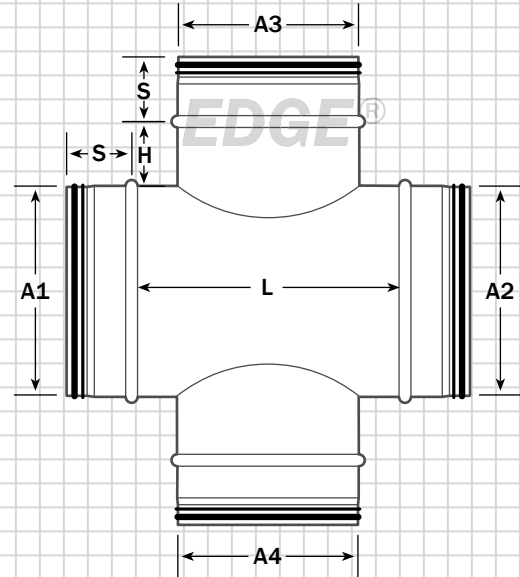

Gasket Conical Cross (GCROSC)

Key (GCROSC)

Sizes Available for A1, A2, A3 & A4:
 4"- 10" (all sizes), 12"- 60" (even sizes only)
 A1 & A2 are greater than or equal to A3 & A4 (= 2" min.)
 A3 is greater than or equal to A4
 S = 2"
 H = 4"
 L = A3 + 4"

Key (GCROSS)

Sizes Available for A1, A2, A3 & A4:
 4"- 10" (all sizes), 12"- 60" (even sizes only)
 A1 & A2 are greater than or equal to A3 & A4
 A3 is greater than or equal to A4
 S = 2"
 H = 4"
 L = A3 + 4"

Key (GCROSL)

Sizes Available for A1, A2, A3 & A4:
 4"- 10" (all sizes), 12"- 60" (even sizes only)
 A1 & A2 are greater than or equal to A3 & A4
 A3 is greater than or equal to A4
 S = 2"
 H = 4"
 L = (A3 x 1.414) + 4"

Gasket Straight Cross (GCROSS)

Gasket 45° Lateral Cross (GCROSL)