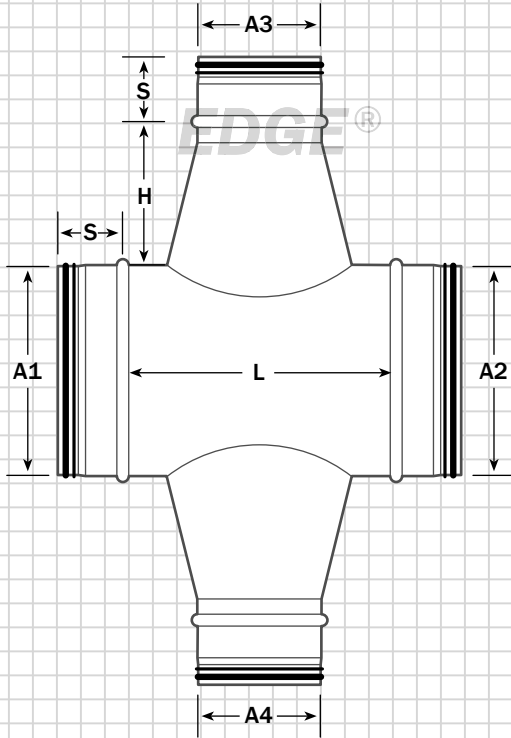

Gasket Conical Cross (GCROSC)

Key (GCROSC)

Sizes Available for A1, A2, A3 & A4:
 4"- 10" (all sizes), 12"- 60" (even sizes only)
 A1 & A2 are greater than or equal to A3 & A4 (= 2" min.)
 A3 is greater than or equal to A4
 S = 2"
 H = 4"
 L = A3 + 4"

Key (GCROSS)

Sizes Available for A1, A2, A3 & A4:
 4"- 10" (all sizes), 12"- 60" (even sizes only)
 A1 & A2 are greater than or equal to A3 & A4
 A3 is greater than or equal to A4
 S = 2"
 H = 4"
 L = A3 + 4"

Key (GCROSL)

Sizes Available for A1, A2, A3 & A4:
 4"- 10" (all sizes), 12"- 60" (even sizes only)
 A1 & A2 are greater than or equal to A3 & A4
 A3 is greater than or equal to A4
 S = 2"
 H = 4"
 L = (A3 x 1.414) + 4"

Gasket Straight Cross (GCROSS)

Gasket 45° Lateral Cross (GCROSL)