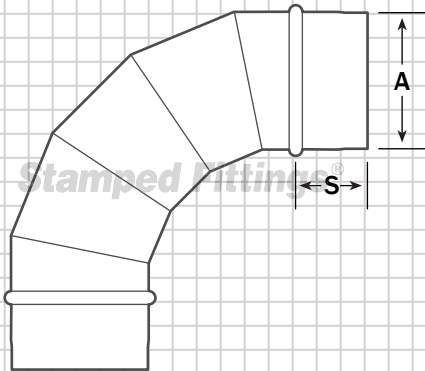

Gorelocked Elbows

90° 5-Piece 1.5 CLR Elbow (E90)
 90° 5-Piece 1.0 CLR Elbow (E901)

Options Available

- Specify CLR (1.5, 1.0, etc.)
- Specify Degree (15°, 22.5°, 30°, 45°, 60°, 90°, etc.)
- Up to 30° = 2 Piece
- 30°+ up to 60° = 3 Piece
- 60°+ up to but not including 90° = 4 Piece
- 90° = 5 Piece

Key

A = Diameter
 S = 2"

Materials Available

- Galvanized
- Galvaneal
- Stainless Steel 304 & 316
- Aluminum

45° 3-Piece 1.5 CLR Elbow (E45)
 45° 3-Piece 1.0 CLR Elbow (E451)